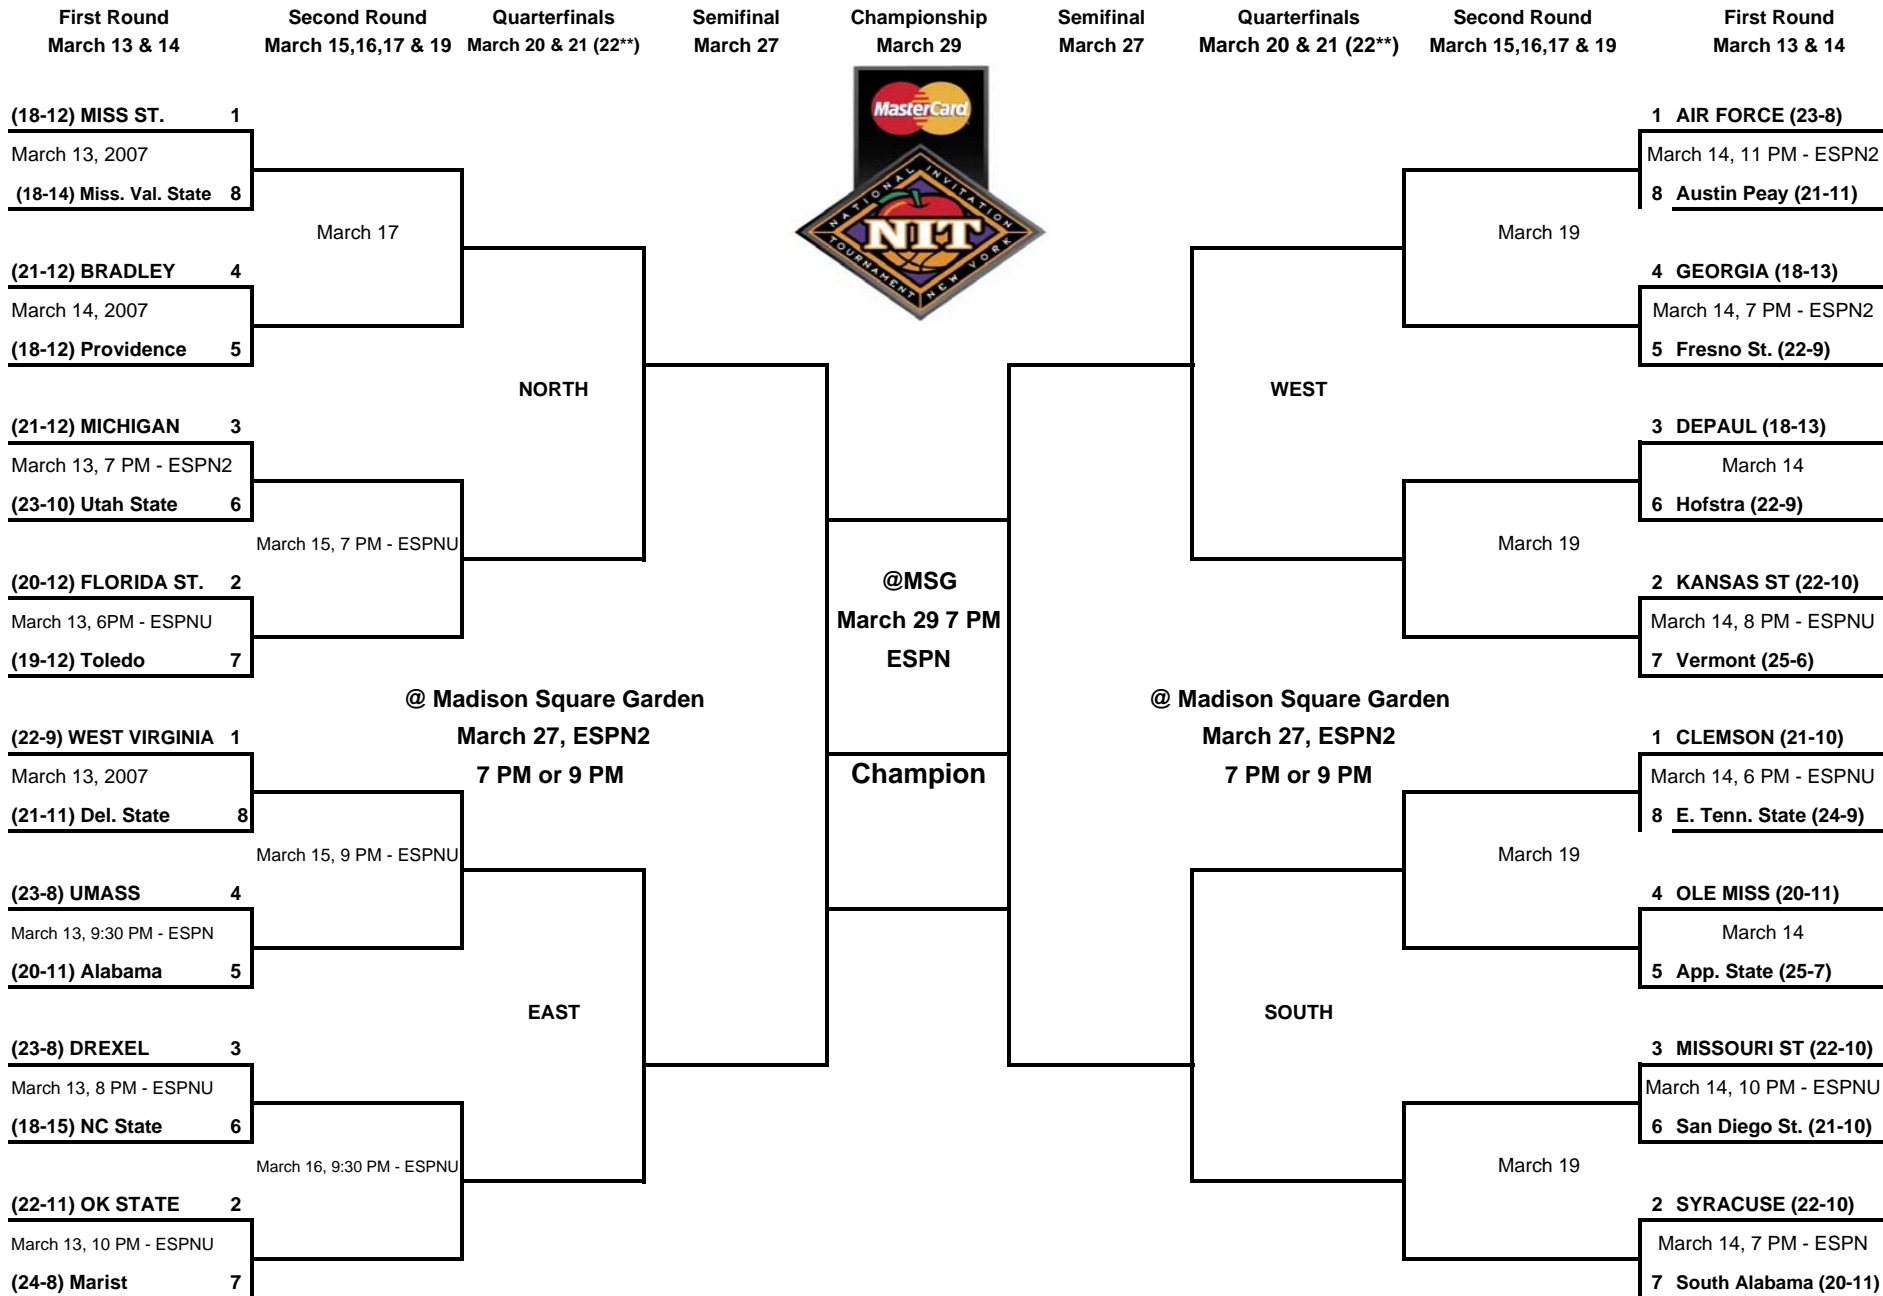

2007 MasterCard NIT

© Copyright 2007 NIT, L.L.C.

All Games Eastern Standard Time // HOME TEAM IN CAPS

**Thursday March 22nd may be utilized for a quarterfinal date in case of scheduling and/or availability conflicts